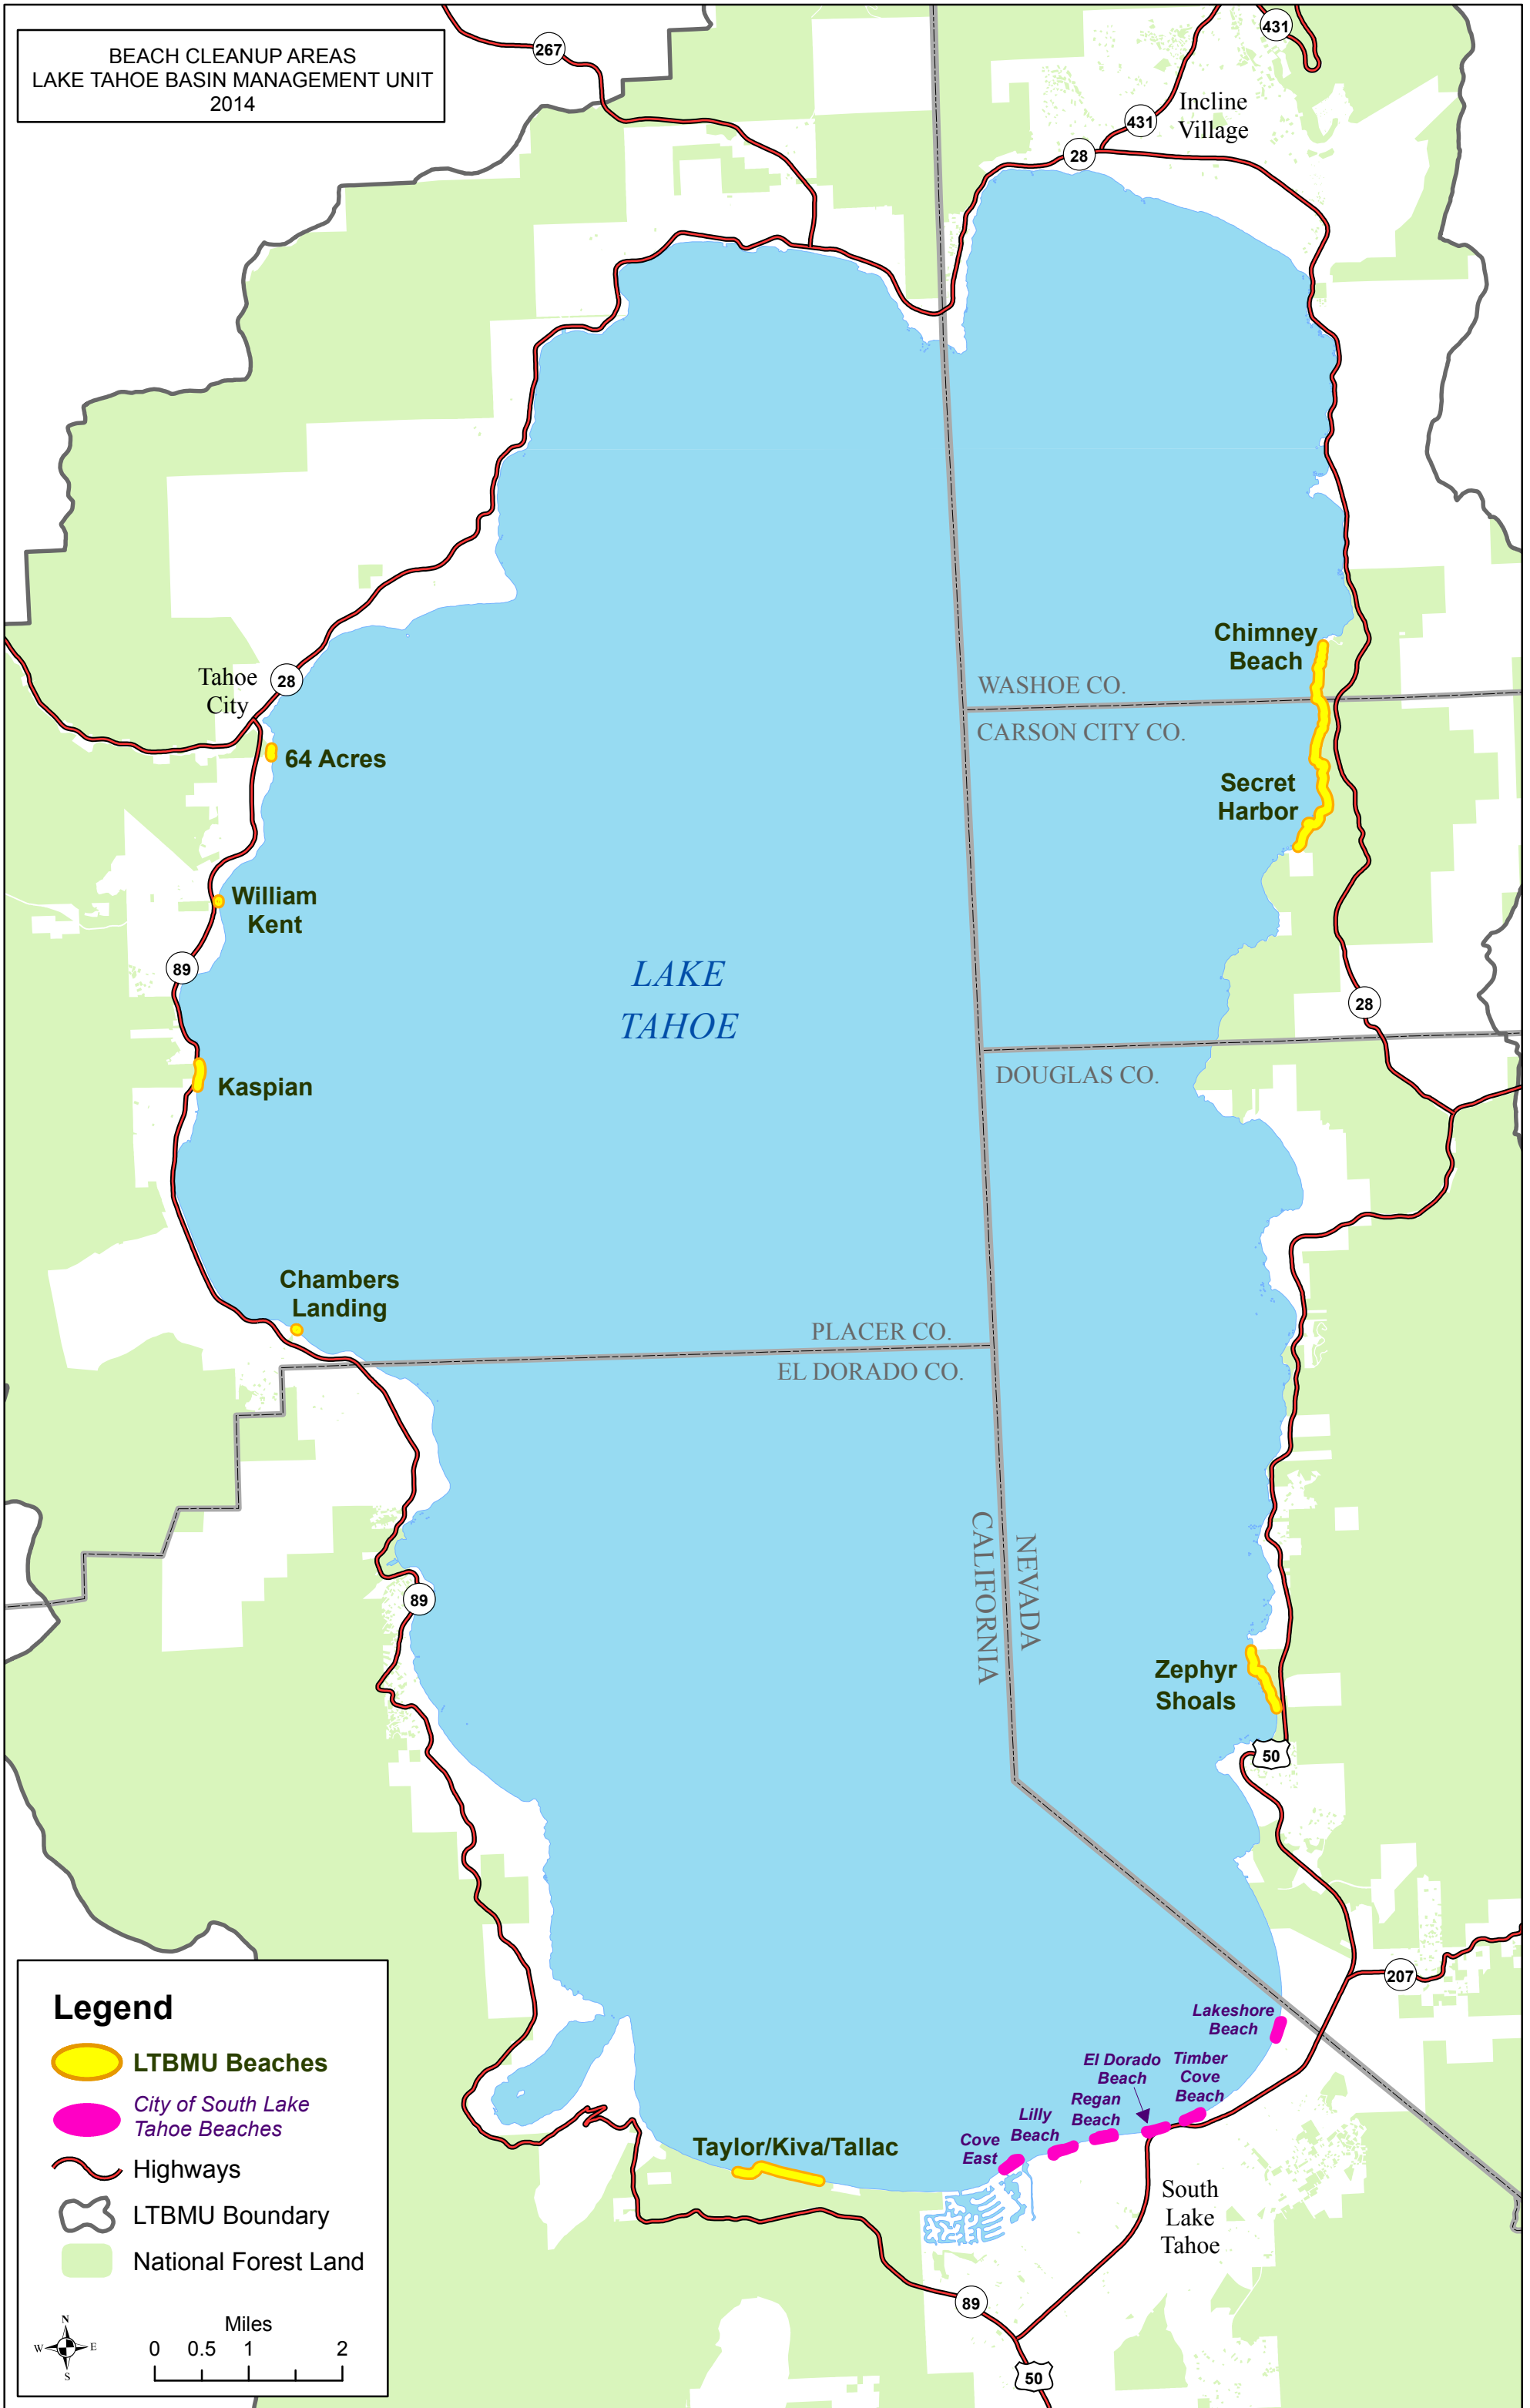

BEACH CLEANUP AREAS
LAKE TAHOE BASIN MANAGEMENT UNIT
2014

Legend

-  LTBMU Beaches
-  City of South Lake Tahoe Beaches
-  Highways
-  LTBMU Boundary
-  National Forest Land

Miles
0 0.5 1 2